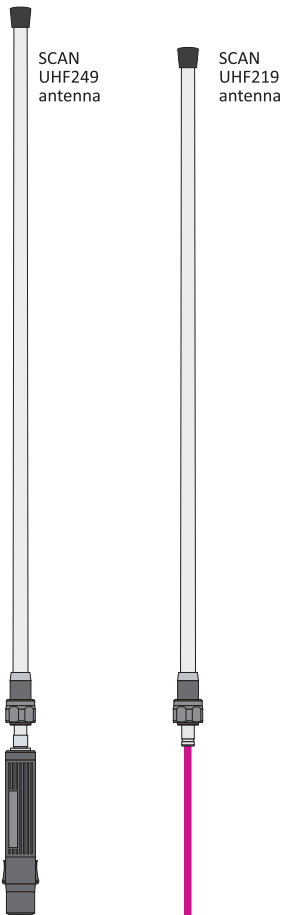

## Smaller System

Oyster 475

Yacht Router Micro

LAN Expander

WIFI antenna

Mobile network antenna

LAN cable  
coax cable  
other cables

Spreader, mast or stern pole

Cockpit

B&G Zeus 12

Main salon

B&G Zeus 12

other B&G equipment  
(radar, sounder, AIS etc.)

Yacht Router  
Micro

LAN Expander

B&G  
NEP-2  
switch